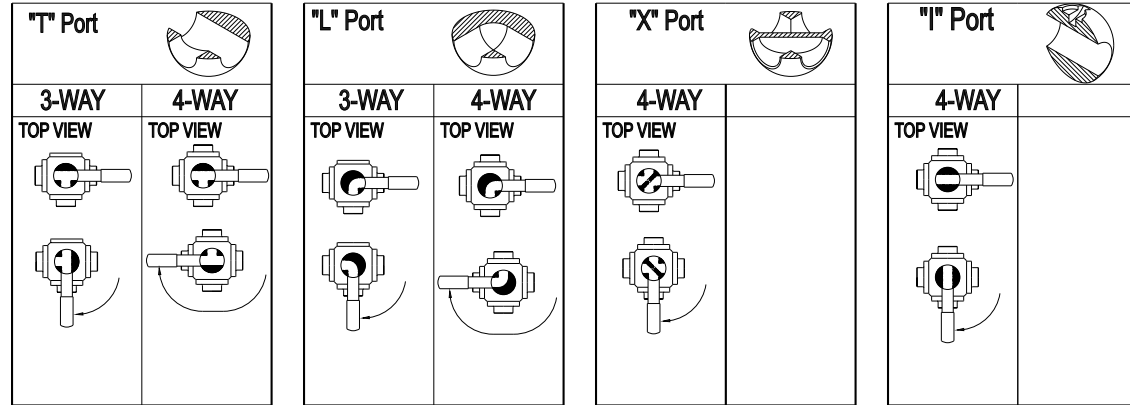

### Triad Ball and Flow Configurations for Multi-ported valves

For Series 30, 36 and 46 series three and four way, four seated ball valves:

For 36BE, 46BE and 56BE three, four and five way, five seated bottom entry valves: