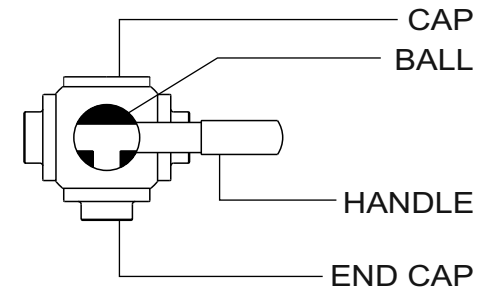

### Triad Ball and Flow Configurations for Multi-ported valves

For Series 30, 36 and 46 series three and four way, four seated ball valves:

For 36BE, 46BE and 56BE three, four and five way, five seated bottom entry valves: